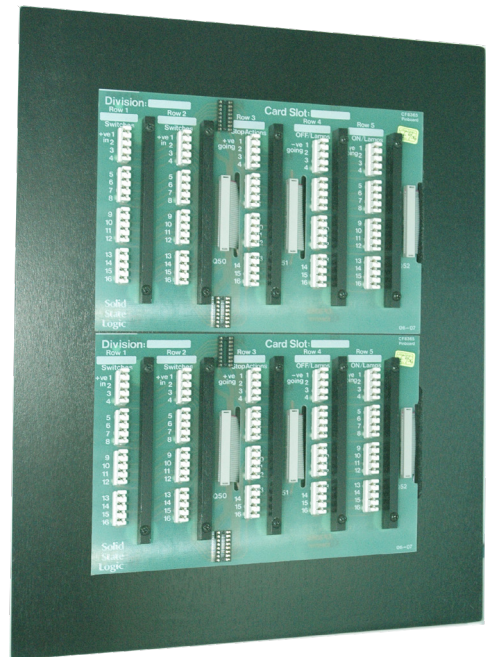

Versatile

No two organs are the same. There again nor are two organists. It's why Solid State make MuCap systems in a selection of sizes, customized to a specific specification. Each one, or course, can be added to later. Rest assured, the largest most complex MuCap is as straightforward to install as the most basic.

More Options!

Total Recall piston backup to USB option may be added at any time. Solid State's Advanced Sequencer with piston Insert and Delete function is an optional extra. Powerful Library Management through graphical interface on iPad makes sorting out multiple organists as easy as surfing the internet. It is easy to upgrade existing MuCap installations to current specs.

Features

- 8-999 Memory levels
- 300+ stop capacity
- Divided General and Divisionals
- Piston Sequencer
- Four Programmable Crescendi
- Organist Palette friendly
- Completely upgradable
- Choice of displays
- Krone connectors
- PIN locking

Solid State Organ Systems
25 Putney Close, Brandon, Suffolk IP27 0PA
tel: +44 (0)1842 814814 email: sales@ssosystems.com