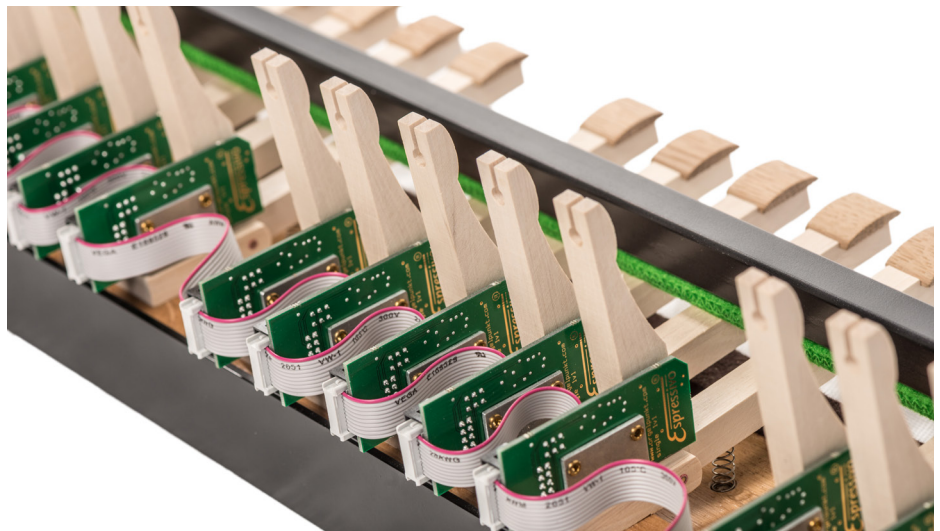

### unique mechanical features:

- fixed to the balance rail for maximum stability
- compatible with all types of keyboards
- fits all keyboard spacings

# Mechanical

The sensor units for 8 keys can be freely positioned on a special aluminum rail, making the Espressivo system adaptable to any common key compass. As the sensor units can be cut to 5, 6 or 7 sensors, the rail can be configured to match the total number of keys. The only modification to the keys themselves is the addition of a small magnet.

# Electro-Musicality

The Espressivo system not only generates on and off signals, it also senses the speed of key movement. This feature translates into new options for musical expression: Depending on the dynamics of the artist's playing, single notes or chords can be coupled to other keyboards. Espressivo lets you configure dynamic sub- and super-octave couplers. These features open up new tonal dimensions without any alterations to the instrument.

Up to six keyboards are linked to the Espressivo master module inside the console by simple bus cables. This central unit links to the action electronics by a single digital interface. Via a classical midi interface the master unit communicates with almost any control system.