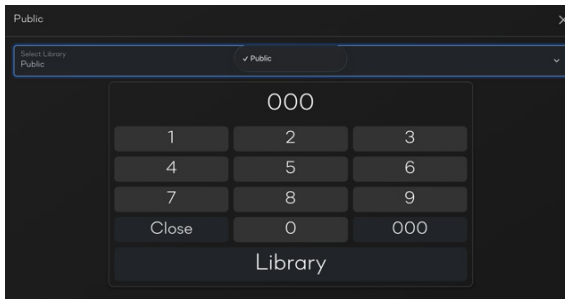

The New Standard for Pipe Organ Control

Available as an upgrade for most Solid State systems in use today, the Ensemble provides a simple to use but sophisticated and powerful addition to the standard console controls.