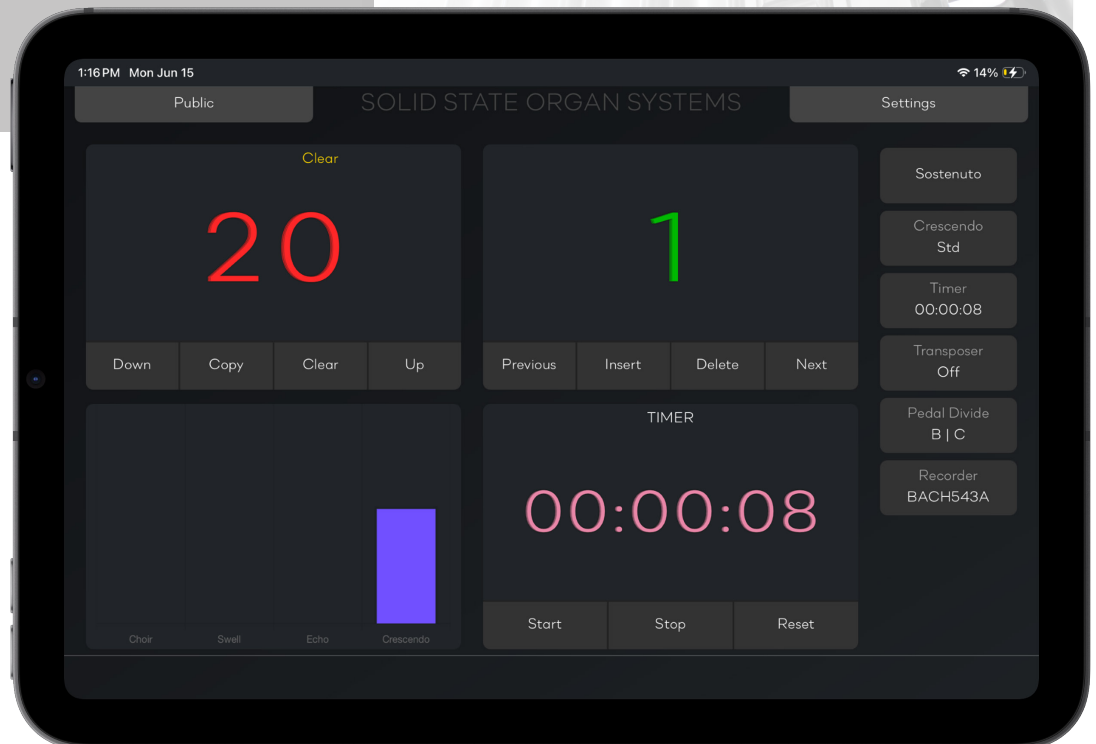

# ENSEMBLE

*Ensemble brings the ease of modern touch controls to an organ console. No more searching for unfamiliar controls just walk up and use the instrument to its full capabilities.*

“Rather than  
blind you with science,  
we'll just help you build  
**brilliant**  
organs.”

## Control

Ensemble provides all the control you need to set up for the performances, edit piston sequences, listen to your practice from the back of the church, and much more. The tablet based screen is matched with console controls allowing you to move seamlessly between them.

# The New Standard for Pipe Organ Control

Available as an upgrade for most Solid State systems in use today, the Ensemble provides a simple to use but sophisticated and powerful addition to the standard console controls.

## Features

- Memory Levels
- Divisional Levels
- Sostenuto
- Crescendo
- Library Selection
- Lock
- Advanced Sequencer
- Bargraphs
- GoTo
- Record/Playback
- Status Indicators
- Stopwatch
- Pedal Divide
- Language options