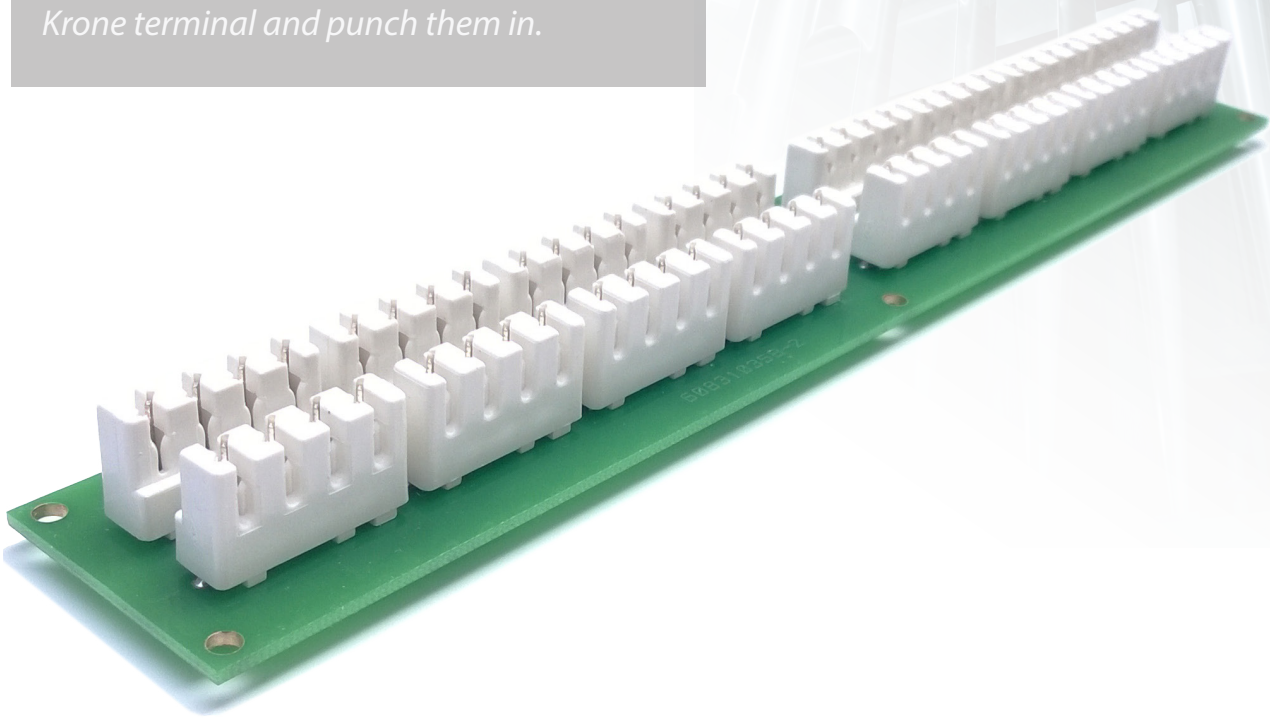

TERMINATION

*Your chance to be the fastest wirer in the West.
Pinboards and solder joints do look professional but think of the time it takes.
Think too, of crouching in corners with a hot iron. Next time think about Solid State's 32-way Krone block. Simply lay the wires on the Krone terminal and punch them in.*

"Rather than
blind you with science,
we'll just help you build
brilliant
organs."

Reliability

Krone connectors have been in use in the telecom industry for decades so you know it is a well proven product. Wires may be inserted and removed up to 100 times without damage.

Features

Speeds up wiring by up to 20 times compared to soldering
Proven in corrosive and salt-laden air
Rugged and vibration proof
Temporary wiring in your shop for testing
Extremely cost effective
Good for Cat5 data